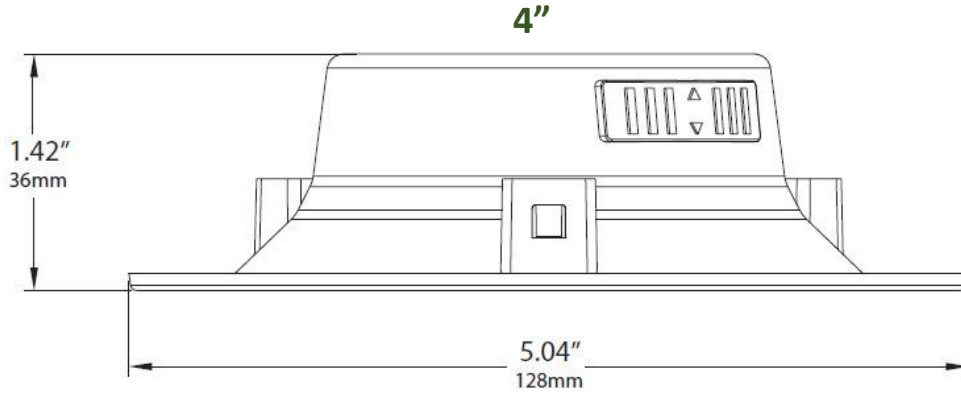

MEASUREMENTS

MODEL	QUANTITY	WEIGHT	UPC CODE
LOC-4RDL-7WMCCT(27/30/35/40/50)D	1	0.2 lbs	00810050942386
LOC-56RDL-9WMCCT(27/30/35/40/50)D	1	0.33 lbs	00810050942393