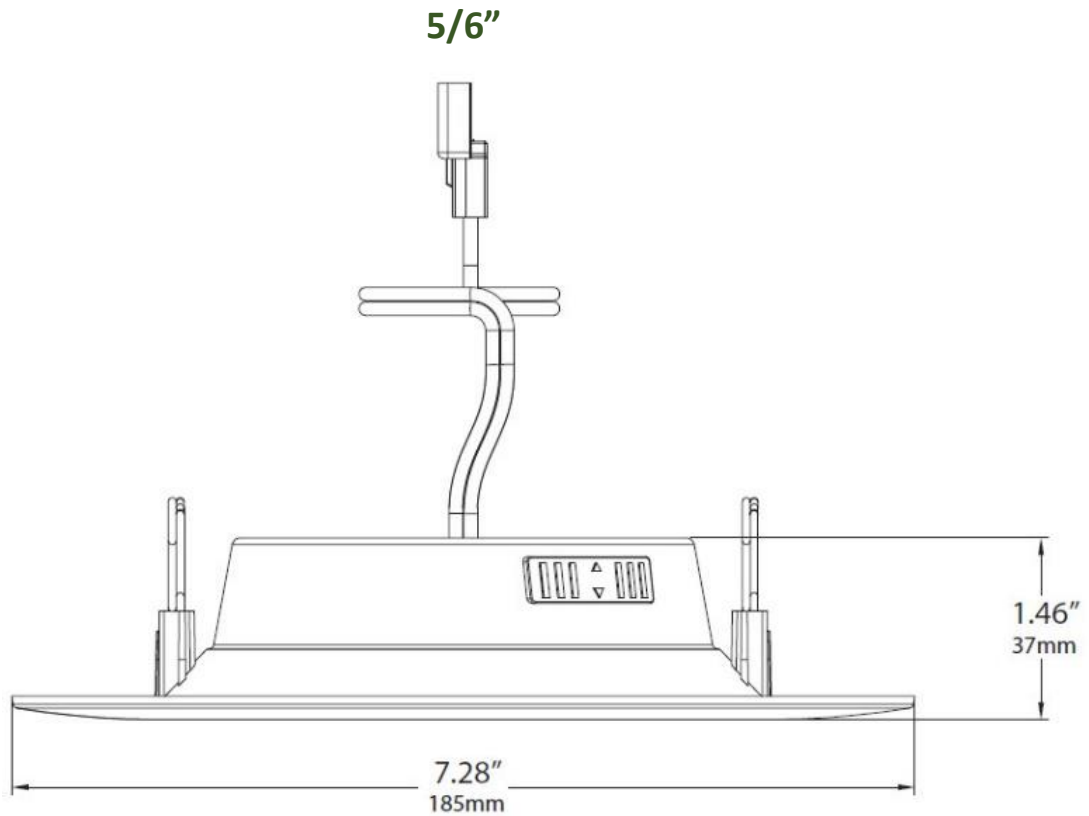

LED Multi CCT Residential Down Light

4"

5/6"

CONSTRUCTION:

Downlight body and endcaps are both fabricated from aluminum for maximum rigidity.

OPTICAL SYSTEM:

Frosted lens. 120° beam angle

WARRANTY:

MEASUREMENTS

MODEL	QUANTITY	WEIGHT	UPC CODE
LOC-4RDL-7WMCCT(27/30/35/40/50)D	1	0.2 lbs	00810050942386
LOC-56RDL-9WMCCT(27/30/35/40/50)D	1	0.33 lbs	00810050942393