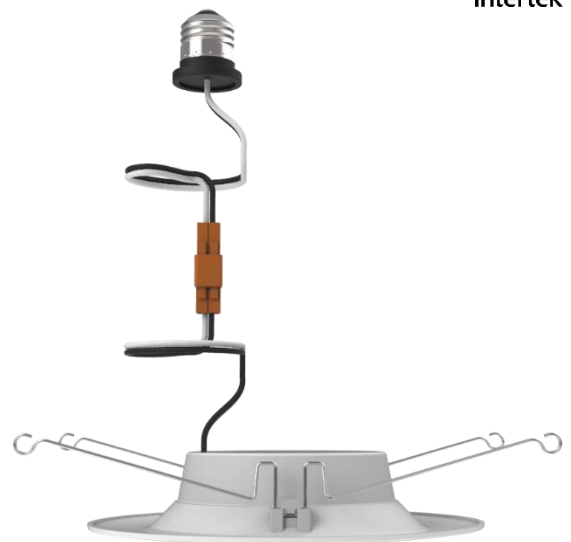

Energy Star ID:

- LOC-4RDL-7WMCCT(27/30/35/40/50)D – 2401834
- LOC-56RDL-9WMCCT(27/30/35/40/50)D - 2402037